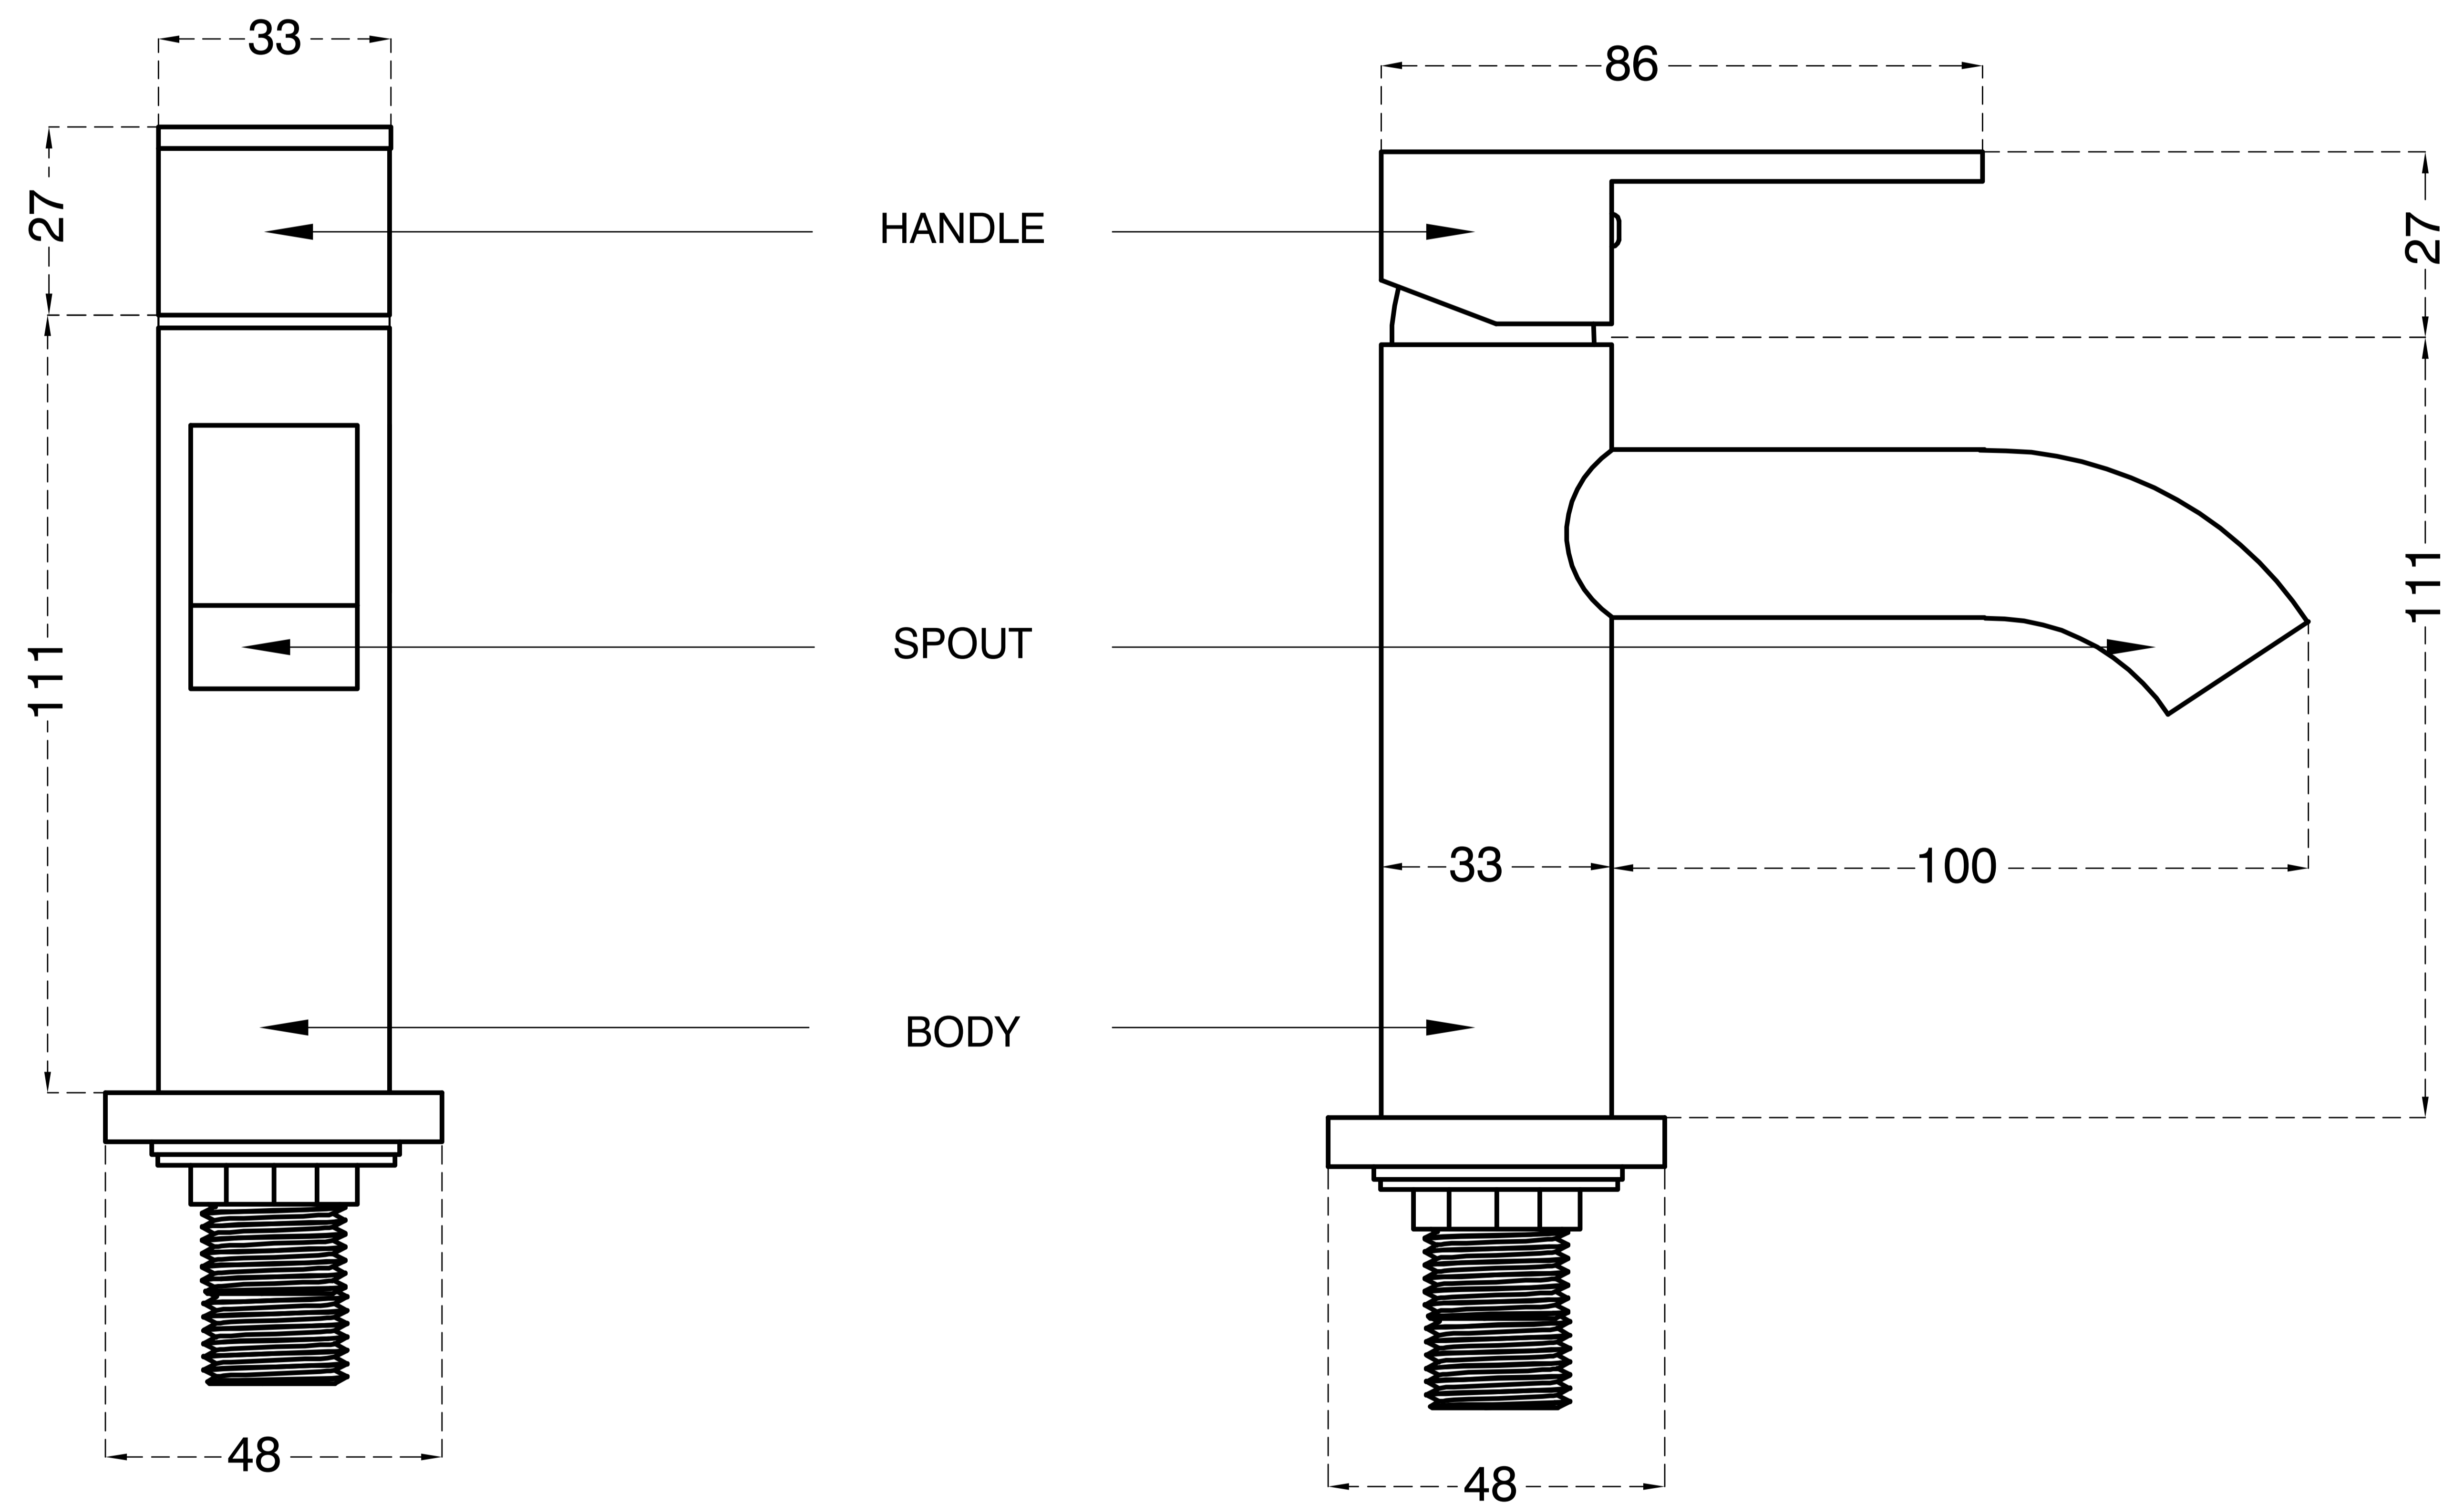

Basin Short Pillar Tap

Product Code : 3121

Technical Drawing

FRONT ELEVATION

SIDE ELEVATION

All dimension are in **mm**